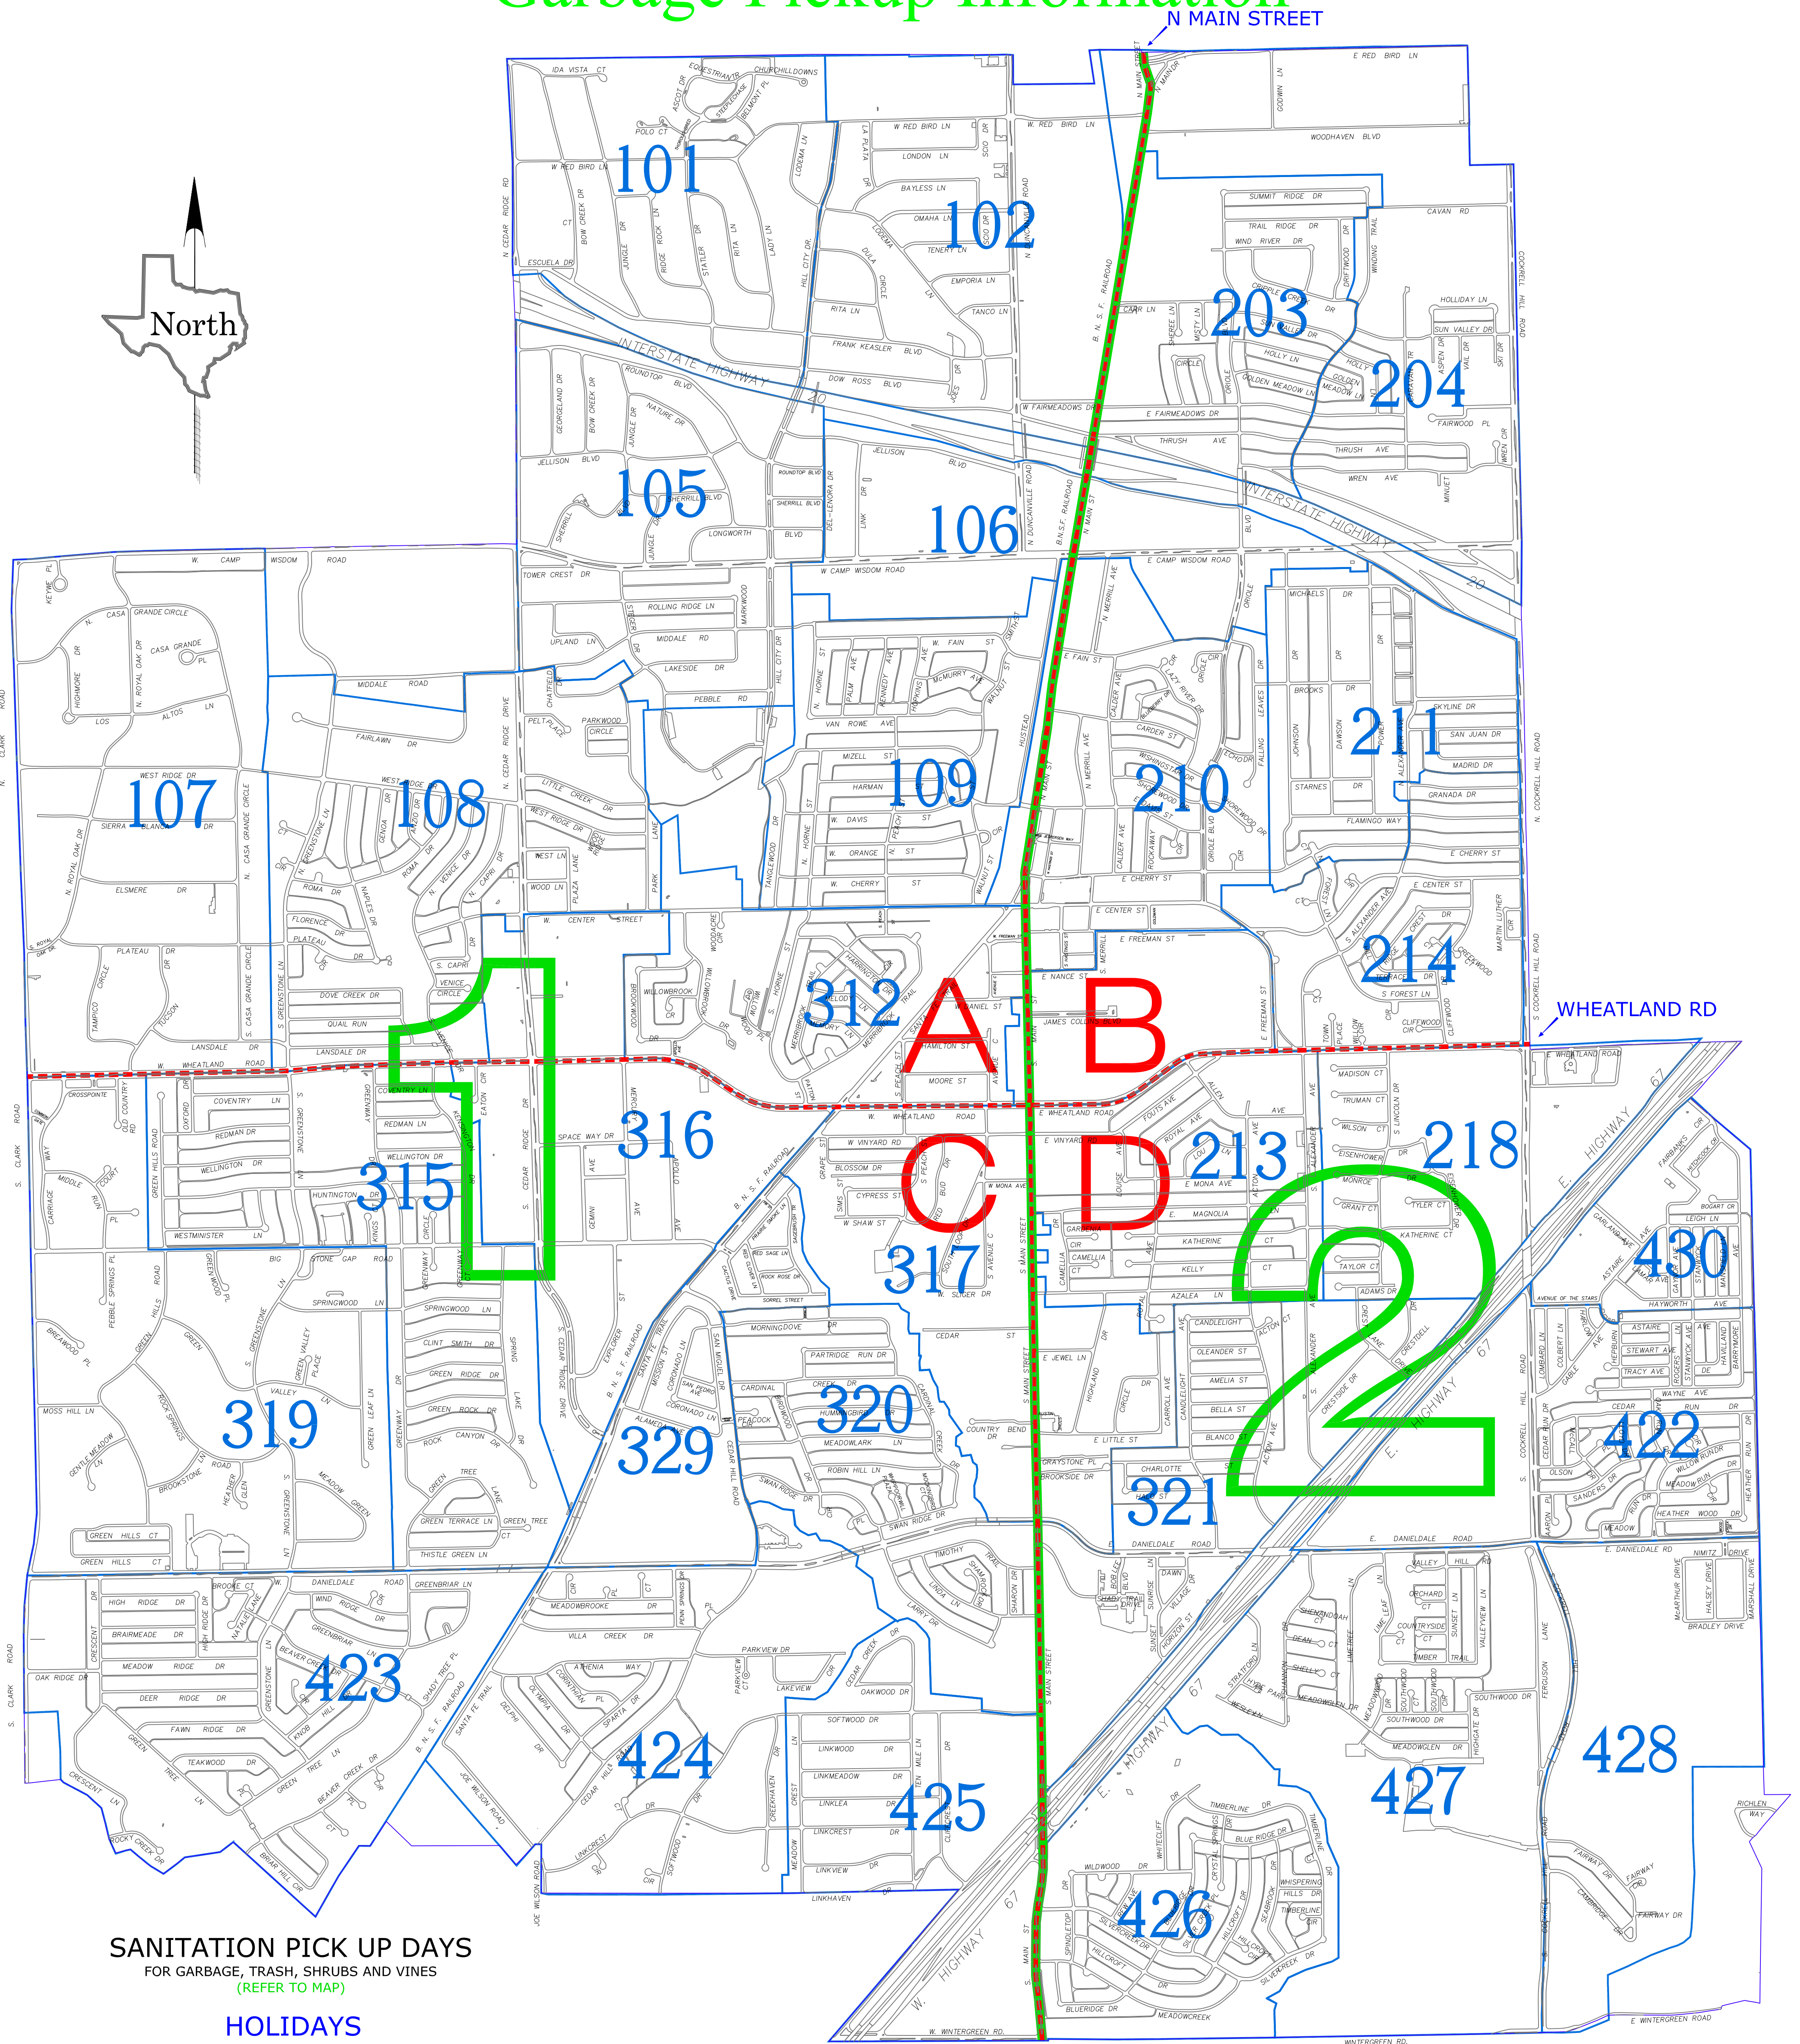

CITY OF DUNCANVILLE

Garbage Pickup Information

SANITATION PICK UP DAYS
FOR GARBAGE, TRASH, SHRUBS AND VINES
(REFER TO MAP)

HOLIDAYS
NEW YEARS DAY
FOURTH OF JULY
LABOR DAY
THANKSGIVING
CHRISTMAS

GARBAGE **WILL NOT** BE PICKED UP ON THE ABOVE HOLIDAYS.
SERVICE WILL BE PROVIDED ON YOUR NEXT REGULAR COLLECTION DAY.

TRASH PICKUP DAYS
(REFER TO MAP)

- 1 - MONDAY-THURSDAY
- 2 - TUESDAY-FRIDAY

RECYCLING DAYS
(REFER TO MAP)

- A - MONDAY
- B - TUESDAY
- C - THURSDAY
- D - FRIDAY

Garbage, trash and small piles of brush should be **PLACED IN THE SAME LOCATION** by 7:00 a.m. on day of pick up.